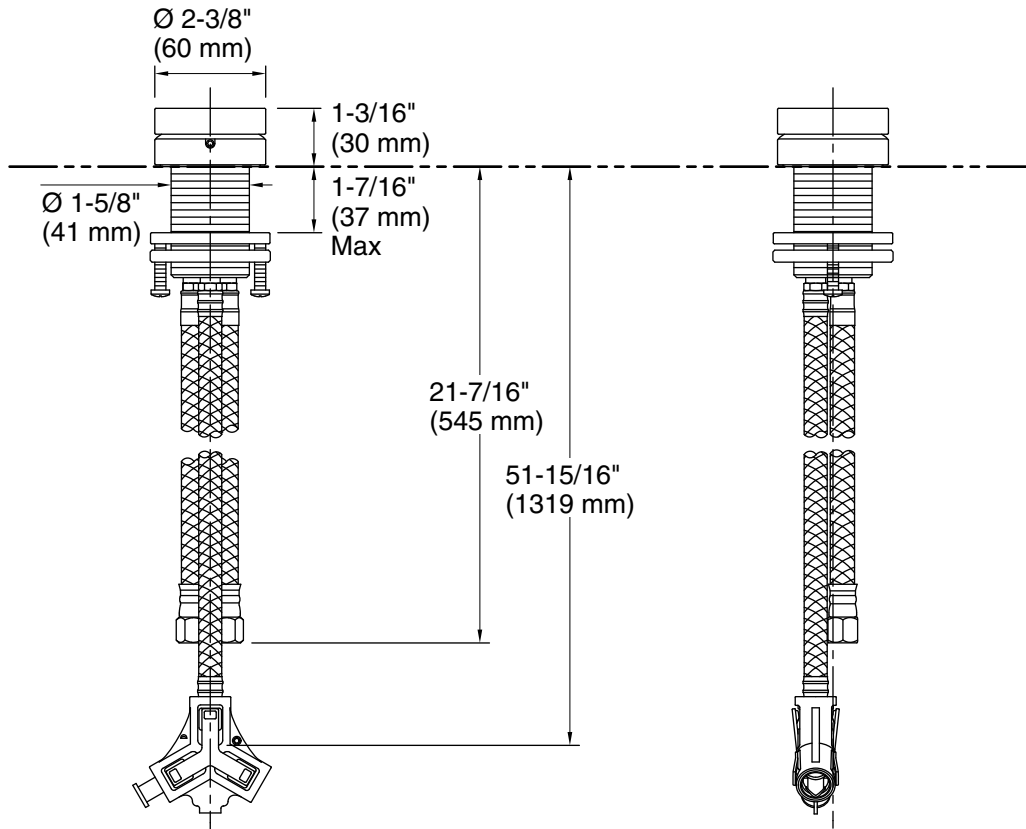

Technical Information

All product dimensions are nominal.

Drain included: No

Notes

Install this product according to the installation instructions.

ADA compliant for handles only.

ADA, OBC, CSA B651 compliant when installed to the specific requirements of these regulations.